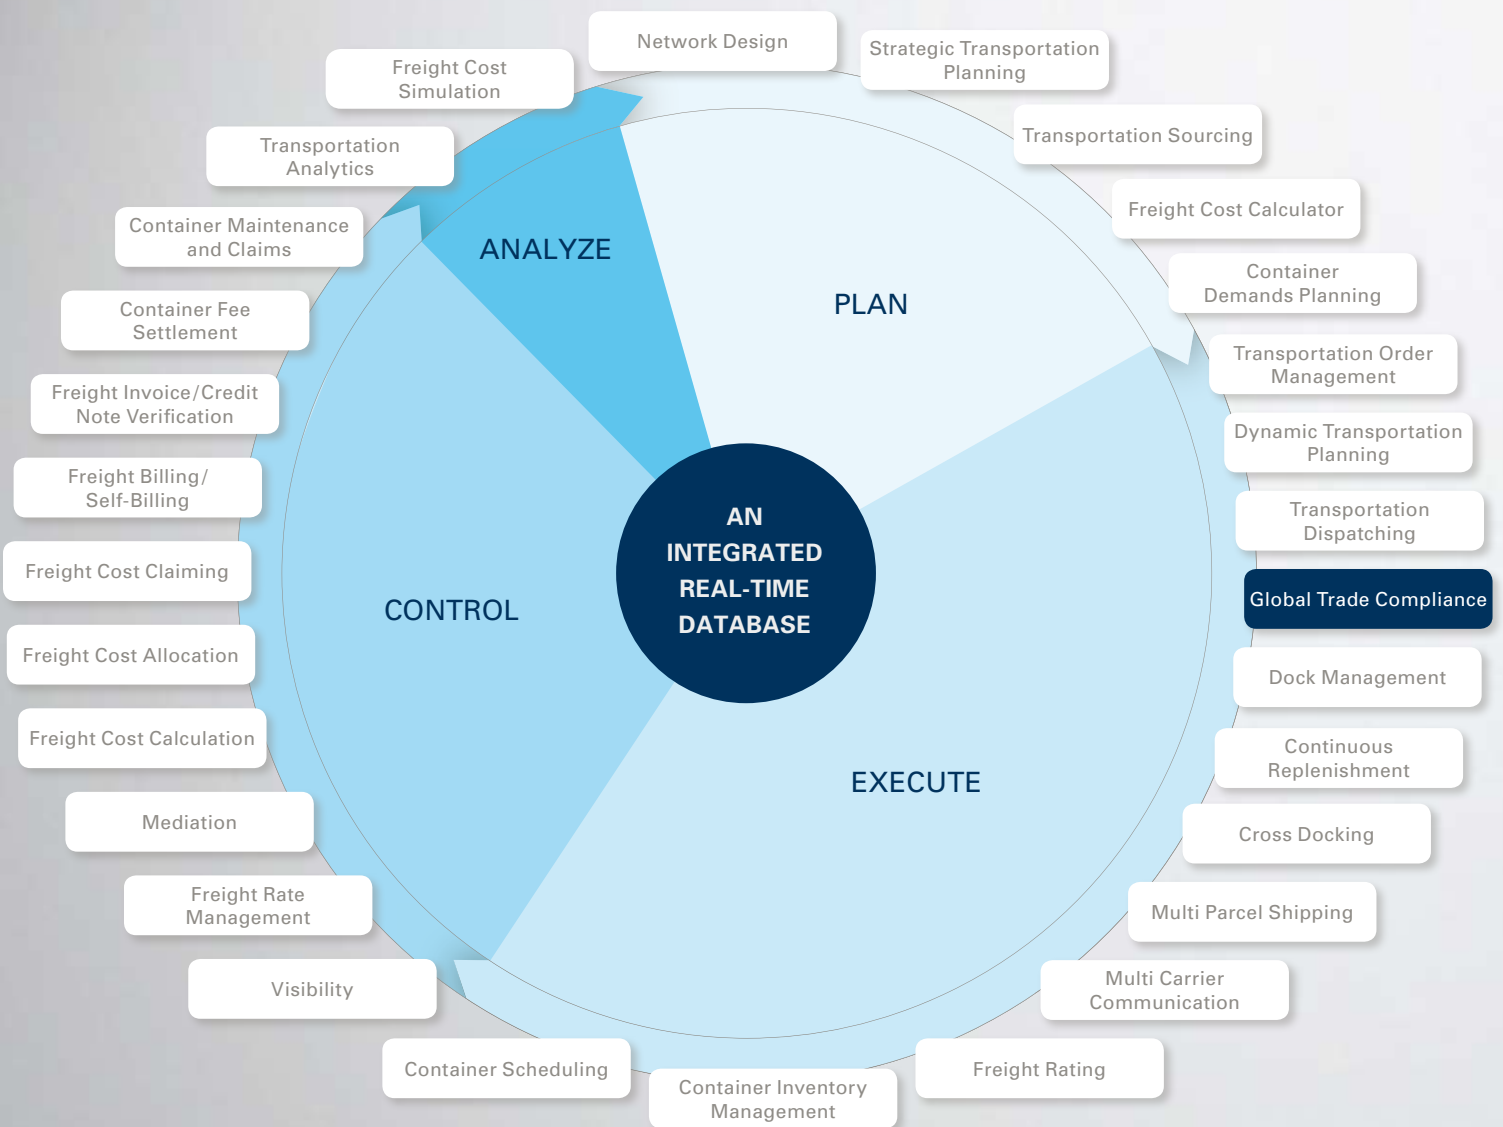

THE INET TMS AT A GLANCE

Closing the loop – competence in each phase

The highlighted modules are part of the Costums solution. Additional information on all other solutions and services can be found in the respective brochures and on the Internet at www.inet-logistics.com.