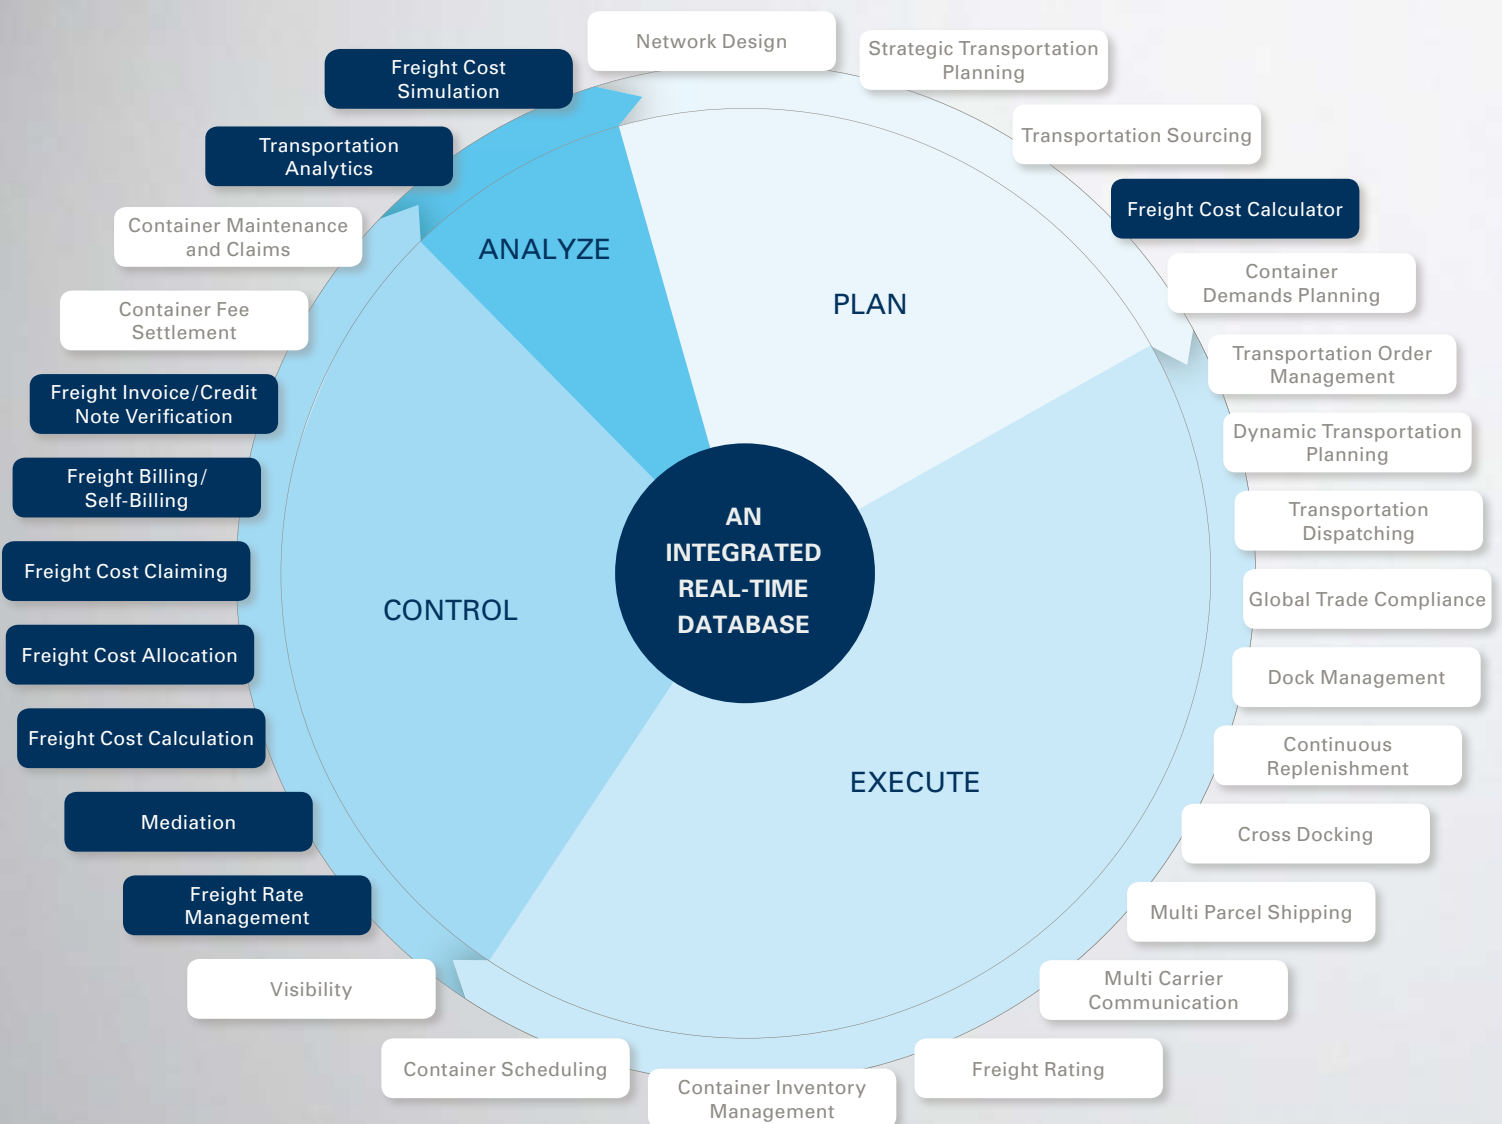

THE INET TMS AT A GLANCE

Closing the loop – competence in each phase

The highlighted modules are part of the Freight Cost Management solution. Additional information on all other solutions and services can be found in the respective brochures and on the Internet at www.inet-logistics.com.